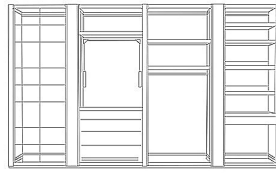

COMPOSITION A

Walk-in closet - woman

Composition B

Walk-in closet - woman

Composition C

Walk-in closet - man

Standard features

L 280 D 65 H 300 cm

L 110.24 D 25.59 H 118.11 in

Standard features

L 480 D 65 H 300 cm

L 188.98 D 25.59 H 118.11 in

Standard features

L 480 D 65 H 300 cm

L 188.98 D 25.59 H 118.11 in

Composition D

Walk-in closet - man

Standard features

L 545 D 60 H 285 cm

L 214.57 D 23.62 H 112.2 in