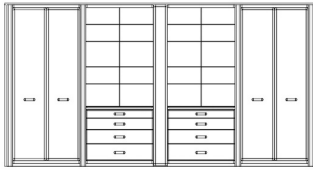

COMPOSITION A

Walk-in closet - woman

Composition B

Walk-in closet - woman

Composition C

Walk-in closet - man

Standard features

L 280 D 65 H 300 cm

L 110.24 D 25.59 H 118.11 in

Standard features

L 480 D 65 H 300 cm

L 188.98 D 25.59 H 118.11 in

Standard features

L 480 D 65 H 300 cm

L 188.98 D 25.59 H 118.11 in

Composition D

Walk-in closet - man

Standard features

L 545 D 60 H 285 cm

L 214.57 D 23.62 H 112.2 in