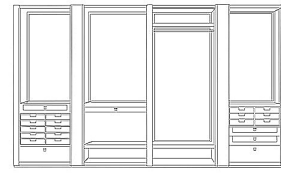

COMPOSITION A

Walk-in closet - woman

Composition B

Walk-in closet - woman

Composition C

Walk-in closet - man

Standard features

L 280 D 65 H 300 cm

L 110.24 D 25.59 H 118.11 in

Standard features

L 480 D 65 H 300 cm

L 188.98 D 25.59 H 118.11 in

Standard features

L 480 D 65 H 300 cm

L 188.98 D 25.59 H 118.11 in

Composition D

Walk-in closet - man

Standard features

L 545 D 60 H 285 cm

L 214.57 D 23.62 H 112.2 in