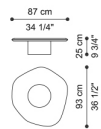

C.TUK.232.A

Side table

C.TUK.232.B

Side table

Standard features

L 87 D 93 H 25 cm

L 34.25 D 36.61 H 9.84 in

Standard features

L 87 D 93 H 45 cm

L 34.25 D 36.61 H 17.72 in