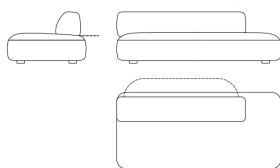

Decorative cushions not included.

F.SEA.213.A

Sectional sofa end element - left backrest and armrest cushion

Standard features

L 215 D 100 H 67 cm
L 84.65 D 39.37 H 26.38 in

F.SEA.213.B

Sectional sofa end element - right backrest and armrest cushion

Standard features

L 215 D 100 H 67 cm
L 84.65 D 39.37 H 26.38 in

F.SEA.213.P

Sectional sofa chaise-longue element - left with backrest

Standard features

L 215 D 100 H 67 cm
L 84.65 D 39.37 H 26.38 in

F.SEA.213.Q

Sectional sofa chaise-longue element - right with backrest

Standard features

L 215 D 100 H 67 cm
L 84.65 D 39.37 H 26.38 in

F.SEA.213.J

Sectional sofa corner element - left corner backrest

Standard features

L 215 D 100 H 67 cm
L 84.65 D 39.37 H 26.38 in

F.SEA.213.K

Sectional sofa corner element - right corner backrest

Standard features

L 215 D 100 H 67 cm
L 84.65 D 39.37 H 26.38 in

F.SEA.213.L

Sectional sofa corner element - left long backrest