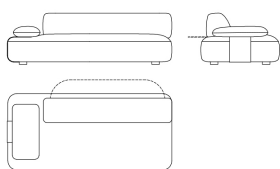

MODULAR SOFAS

Sectional sofa with structure in solid fir wood and multilayer poplar wood. Padding in variable thickness high density expansive polyurethane foam and resin. Armrest in micromax. Upholstery in fabric or leather from the collection.

Armrest support for attachment to the seat in calendered iron sheet with Black (matt) finishing or covered in saddle leather from the collection.

Optional shelf behind the backrest in aluminium sheet with Black (matt) finishing or covered in saddle leather from the collection.

Decorative cushions not included.

F.SEA.213.A

Sectional sofa end element - left backrest and armrest cushion

Standard features

L 215 D 100 H 67 cm
L 84.65 D 39.37 H 26.38 in