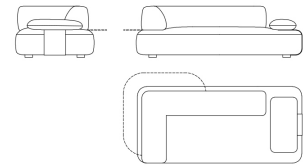

L 215 D 100 H 67 cm
L 84.65 D 39.37 H 26.38 in

F.SEA.213.K

Sectional sofa corner element - right corner backrest

Standard features

L 215 D 100 H 67 cm
L 84.65 D 39.37 H 26.38 in

F.SEA.213.L

Sectional sofa corner element - left long backrest

Standard features

L 215 D 100 H 67 cm
L 84.65 D 39.37 H 26.38 in

F.SEA.213.M

Sectional sofa corner element - right long backrest

Standard features

L 215 D 100 H 67 cm
L 84.65 D 39.37 H 26.38 in

F.SEA.213.N

Sectional sofa corner element - left short backrest and armrest cushion

Standard features

L 215 D 100 H 67 cm
L 84.65 D 39.37 H 26.38 in

F.SEA.213.O

Sectional sofa corner element - right short backrest and armrest cushion

Standard features

L 215 D 100 H 67 cm
L 84.65 D 39.37 H 26.38 in

F.SEA.213.X

Sectional sofa pouf

Standard features

L 100 D 100 H 40 cm
L 39.37 D 39.37 H 15.75 in

F.SEA.231.A

Side table

Standard features

L 71 D 39 H 43 cm
L 27.95 D 15.35 H 16.93 in