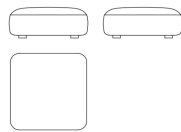

L 215 D 100 H 67 cm
L 84.65 D 39.37 H 26.38 in

F.SEA.213.K

Sectional sofa corner element - right corner backrest

Standard features

L 215 D 100 H 67 cm
L 84.65 D 39.37 H 26.38 in

F.SEA.213.L

Sectional sofa corner element - left long backrest

Standard features

L 215 D 100 H 67 cm
L 84.65 D 39.37 H 26.38 in

F.SEA.213.M

Sectional sofa corner element - right long backrest

Standard features

L 215 D 100 H 67 cm
L 84.65 D 39.37 H 26.38 in

F.SEA.213.N

Sectional sofa corner element - left short backrest and armrest cushion

Standard features

L 215 D 100 H 67 cm
L 84.65 D 39.37 H 26.38 in

F.SEA.213.O

Sectional sofa corner element - right short backrest and armrest cushion

Standard features

L 215 D 100 H 67 cm
L 84.65 D 39.37 H 26.38 in

F.SEA.213.X

Sectional sofa pouf

Standard features

L 100 D 100 H 40 cm
L 39.37 D 39.37 H 15.75 in

F.SEA.231.A

Side table

Standard features

L 71 D 39 H 43 cm
L 27.95 D 15.35 H 16.93 in