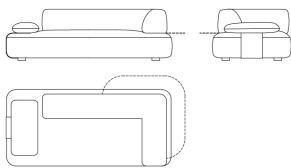

L 215 D 100 H 67 cm
L 84.65 D 39.37 H 26.38 in

F.SEA.213.K

Sectional sofa corner element - right corner backrest

Standard features

L 215 D 100 H 67 cm
L 84.65 D 39.37 H 26.38 in

F.SEA.213.L

Sectional sofa corner element - left long backrest

Standard features

L 215 D 100 H 67 cm
L 84.65 D 39.37 H 26.38 in

F.SEA.213.M

Sectional sofa corner element - right long backrest

Standard features

L 215 D 100 H 67 cm
L 84.65 D 39.37 H 26.38 in

F.SEA.213.N

Sectional sofa corner element - left short backrest and armrest cushion

Standard features

L 215 D 100 H 67 cm
L 84.65 D 39.37 H 26.38 in

F.SEA.213.O

Sectional sofa corner element - right short backrest and armrest cushion

Standard features

L 215 D 100 H 67 cm
L 84.65 D 39.37 H 26.38 in

F.SEA.213.X

Sectional sofa pouf

Standard features

L 100 D 100 H 40 cm
L 39.37 D 39.37 H 15.75 in

F.SEA.231.A

Side table

Standard features

L 71 D 39 H 43 cm
L 27.95 D 15.35 H 16.93 in