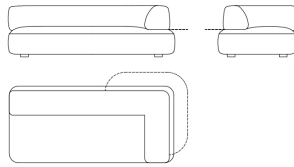

Sectional sofa chaise-longue element - right with backrest

Standard features

L 215 D 100 H 67 cm
L 84.65 D 39.37 H 26.38 in

F.SEA.213.J

Sectional sofa corner element - left corner backrest

Standard features

L 215 D 100 H 67 cm
L 84.65 D 39.37 H 26.38 in

F.SEA.213.K

Sectional sofa corner element - right corner backrest

Standard features

L 215 D 100 H 67 cm
L 84.65 D 39.37 H 26.38 in

F.SEA.213.L

Sectional sofa corner element - left long backrest

Standard features

L 215 D 100 H 67 cm
L 84.65 D 39.37 H 26.38 in

F.SEA.213.M

Sectional sofa corner element - right long backrest

Standard features

L 215 D 100 H 67 cm
L 84.65 D 39.37 H 26.38 in

F.SEA.213.N

Sectional sofa corner element - left short backrest and armrest cushion

Standard features

L 215 D 100 H 67 cm
L 84.65 D 39.37 H 26.38 in

F.SEA.213.O

Sectional sofa corner element - right short backrest and armrest cushion

Standard features

L 215 D 100 H 67 cm
L 84.65 D 39.37 H 26.38 in