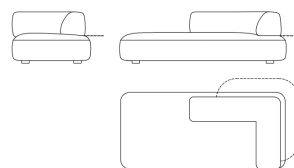

Standard features

L 215 D 100 H 67 cm
L 84.65 D 39.37 H 26.38 in

F.SEA.213.P

Sectional sofa chaise-longue element - left with backrest

Standard features

L 215 D 100 H 67 cm
L 84.65 D 39.37 H 26.38 in

F.SEA.213.Q

Sectional sofa chaise-longue element - right with backrest

Standard features

L 215 D 100 H 67 cm
L 84.65 D 39.37 H 26.38 in

F.SEA.213.J

Sectional sofa corner element - left corner backrest

Standard features

L 215 D 100 H 67 cm
L 84.65 D 39.37 H 26.38 in

F.SEA.213.K

Sectional sofa corner element - right corner backrest

Standard features

L 215 D 100 H 67 cm
L 84.65 D 39.37 H 26.38 in

F.SEA.213.L

Sectional sofa corner element - left long backrest

Standard features

L 215 D 100 H 67 cm
L 84.65 D 39.37 H 26.38 in

F.SEA.213.M

Sectional sofa corner element - right long backrest

Standard features

L 215 D 100 H 67 cm
L 84.65 D 39.37 H 26.38 in

F.SEA.213.N

Sectional sofa corner element - left short backrest and armrest cushion