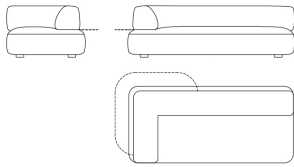

Sectional sofa chaise-longue element - right with backrest

Standard features

L 215 D 100 H 67 cm
L 84.65 D 39.37 H 26.38 in

F.SEA.213.J

Sectional sofa corner element - left corner backrest

Standard features

L 215 D 100 H 67 cm
L 84.65 D 39.37 H 26.38 in

F.SEA.213.K

Sectional sofa corner element - right corner backrest

Standard features

L 215 D 100 H 67 cm
L 84.65 D 39.37 H 26.38 in

F.SEA.213.L

Sectional sofa corner element - left long backrest

Standard features

L 215 D 100 H 67 cm
L 84.65 D 39.37 H 26.38 in

F.SEA.213.M

Sectional sofa corner element - right long backrest

Standard features

L 215 D 100 H 67 cm
L 84.65 D 39.37 H 26.38 in

F.SEA.213.N

Sectional sofa corner element - left short backrest and armrest cushion

Standard features

L 215 D 100 H 67 cm
L 84.65 D 39.37 H 26.38 in

F.SEA.213.O

Sectional sofa corner element - right short backrest and armrest cushion

Standard features

L 215 D 100 H 67 cm
L 84.65 D 39.37 H 26.38 in