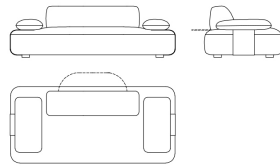

Standard features

L 215 D 100 H 67 cm
L 84.65 D 39.37 H 26.38 in

F.SEA.213.M

Sectional sofa corner element - right long backrest

Standard features

L 215 D 100 H 67 cm
L 84.65 D 39.37 H 26.38 in

F.SEA.213.N

Sectional sofa corner element - left short backrest and armrest cushion

Standard features

L 215 D 100 H 67 cm
L 84.65 D 39.37 H 26.38 in

F.SEA.213.O

Sectional sofa corner element - right short backrest and armrest cushion

Standard features

L 215 D 100 H 67 cm
L 84.65 D 39.37 H 26.38 in

F.SEA.213.X

Sectional sofa pouf

Standard features

L 100 D 100 H 40 cm
L 39.37 D 39.37 H 15.75 in

F.SEA.231.A

Side table

Standard features

L 71 D 39 H 43 cm
L 27.95 D 15.35 H 16.93 in

F.SEA.211.B

3-seater sofa

Standard features

L 275 D 100 H 67 cm
L 108.27 D 39.37 H 26.38 in

F.SEA.211.A

2-seater sofa

Standard features

L 215 D 100 H 67 cm
L 84.65 D 39.37 H 26.38 in