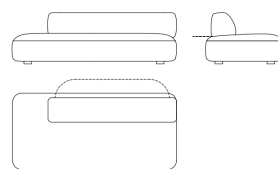

Decorative cushions not included.

F.SEA.213.A

Sectional sofa end element - left backrest and armrest cushion

Standard features

L 215 D 100 H 67 cm
L 84.65 D 39.37 H 26.38 in

F.SEA.213.B

Sectional sofa end element - right backrest and armrest cushion

Standard features

L 215 D 100 H 67 cm
L 84.65 D 39.37 H 26.38 in

F.SEA.213.P

Sectional sofa chaise-longue element - left with backrest

Standard features

L 215 D 100 H 67 cm
L 84.65 D 39.37 H 26.38 in

F.SEA.213.Q

L 215 D 100 H 67 cm
L 84.65 D 39.37 H 26.38 in

F.SEA.213.K

Sectional sofa corner element - right corner backrest

Standard features

L 215 D 100 H 67 cm
L 84.65 D 39.37 H 26.38 in

F.SEA.213.L

Sectional sofa corner element - left long backrest

Standard features

L 215 D 100 H 67 cm
L 84.65 D 39.37 H 26.38 in

F.SEA.213.M

Sectional sofa corner element - right long backrest

Standard features

L 215 D 100 H 67 cm
L 84.65 D 39.37 H 26.38 in

F.SEA.213.N

Sectional sofa corner element - left short backrest and armrest cushion