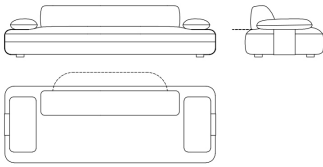

Standard features

L 215 D 100 H 67 cm
L 84.65 D 39.37 H 26.38 in

F.SEA.213.M

Sectional sofa corner element - right long backrest

Standard features

L 215 D 100 H 67 cm
L 84.65 D 39.37 H 26.38 in

F.SEA.213.N

Sectional sofa corner element - left short backrest and armrest cushion

Standard features

L 215 D 100 H 67 cm
L 84.65 D 39.37 H 26.38 in

F.SEA.213.O

Sectional sofa corner element - right short backrest and armrest cushion

Standard features

L 215 D 100 H 67 cm
L 84.65 D 39.37 H 26.38 in

F.SEA.213.X

Sectional sofa pouf

Standard features

L 100 D 100 H 40 cm
L 39.37 D 39.37 H 15.75 in

F.SEA.231.A

Side table

Standard features

L 71 D 39 H 43 cm
L 27.95 D 15.35 H 16.93 in

F.SEA.211.B

3-seater sofa

Standard features

L 275 D 100 H 67 cm
L 108.27 D 39.37 H 26.38 in

F.SEA.211.A

2-seater sofa

Standard features

L 215 D 100 H 67 cm
L 84.65 D 39.37 H 26.38 in