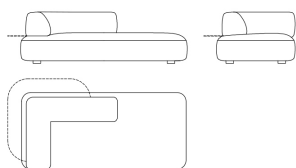

Decorative cushions not included.

F.SEA.213.A

Sectional sofa end element - left backrest and armrest cushion

Standard features

L 215 D 100 H 67 cm
L 84.65 D 39.37 H 26.38 in

F.SEA.213.B

Sectional sofa end element - right backrest and armrest cushion

Standard features

L 215 D 100 H 67 cm
L 84.65 D 39.37 H 26.38 in

F.SEA.213.P

Sectional sofa chaise-longue element - left with backrest

Standard features

L 215 D 100 H 67 cm
L 84.65 D 39.37 H 26.38 in

F.SEA.213.Q

Sectional sofa chaise-longue element - right with backrest

Standard features

L 215 D 100 H 67 cm
L 84.65 D 39.37 H 26.38 in

F.SEA.213.J

Sectional sofa corner element - left corner backrest

Standard features

L 215 D 100 H 67 cm
L 84.65 D 39.37 H 26.38 in

F.SEA.213.K

Sectional sofa corner element - right corner backrest

Standard features

L 215 D 100 H 67 cm
L 84.65 D 39.37 H 26.38 in

F.SEA.213.L

Sectional sofa corner element - left long backrest