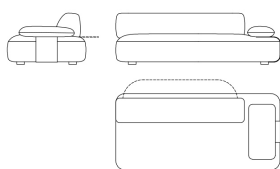

Decorative cushions not included.

F.SEA.213.A

Sectional sofa end element - left backrest and armrest cushion

Standard features

L 215 D 100 H 67 cm
L 84.65 D 39.37 H 26.38 in

F.SEA.213.B

Sectional sofa end element - right backrest and armrest cushion

Standard features

L 215 D 100 H 67 cm
L 84.65 D 39.37 H 26.38 in

F.SEA.213.P

Sectional sofa chaise-longue element - left with backrest

Standard features

L 215 D 100 H 67 cm
L 84.65 D 39.37 H 26.38 in

F.SEA.213.Q

Sectional sofa chaise-longue element - right with backrest

Standard features

L 215 D 100 H 67 cm
L 84.65 D 39.37 H 26.38 in

F.SEA.213.J

Sectional sofa corner element - left corner backrest

Standard features

L 215 D 100 H 67 cm
L 84.65 D 39.37 H 26.38 in

F.SEA.213.K

Sectional sofa corner element - right corner backrest

Standard features

L 215 D 100 H 67 cm
L 84.65 D 39.37 H 26.38 in

F.SEA.213.L

Sectional sofa corner element - left long backrest