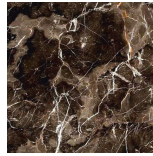

Trinidad

SIDE/CENTRAL TABLES

Precious and sophisticated, the Trinidad side table is the perfect complement for luxurious and exuberant environments. The irregular shape of the top is given by a composition of several parts, available in marble or onyx and in different colours.

Brushed
Gold

Brushed
Bronze

Brushed
Dark Bronze

Marble

Black
Marquina

Black & Gold

Emperador
Dark

Travertino
Navona

Bianco
Carrara

Sahara Noir

Bamboo

Silk
Georgette
Blue

Versylis

Statuario
Venato

Onyx

White Onyx