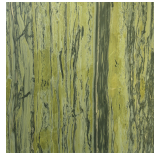

Trinidad

SIDE/CENTRAL TABLES

Precious and sophisticated, the Trinidad side table is the perfect complement for luxurious and exuberant environments. The irregular shape of the top is given by a composition of several parts, available in marble or onyx and in different colours.

Brushed
Gold

Brushed
Bronze

Brushed
Dark Bronze

Marble

Black
Marquina

Black & Gold

Emperador
Dark

Travertino
Navona

Bianco
Carrara

Sahara Noir

Bamboo

Silk
Georgette
Blue

Versylis

Statuario
Venato

Onyx

White Onyx

Verde Giada
Onyx

Grey Onyx

Emerald
Onyx