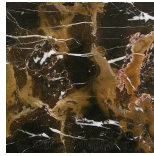

Trinidad

SIDE/CENTRAL TABLES

Precious and sophisticated, the Trinidad side table is the perfect complement for luxurious and exuberant environments. The irregular shape of the top is given by a composition of several parts, available in marble or onyx and in different colours.

Trinidad

SIDE/CENTRAL TABLES

Side table with metal legs in the finishings from the collection. Top in marble from the collection. Available on demand in onyx from the collection.

C.TRI.232.A

Side table

Standard features
L 100 D 80 H 30 cm
L 39.37 D 31.5 H 11.81 in

Brushed
Gold

Brushed
Bronze

Brushed
Dark Bronze

Marble

Black
Marquina

Black & Gold

Emperador
Dark

Travertino
Navona

Bianco
Carrara

Sahara Noir

Bamboo

Silk
Georgette
Blue

Versylis

Statuario
Venato

Onyx

White Onyx