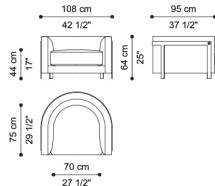

C.MAN.221.A

Armchair

Standard features
L 108 D 95 H 64 cm
L 42.52 D 37.4 H 25.2 in

Manhattan

ARMCHAIRS

UPHOLSTERY

Fabric cat. A
Fabric cat. B
Fabric cat. C
Leather cat. A
Leather cat. B

See the detailed files in the "Technical information" section