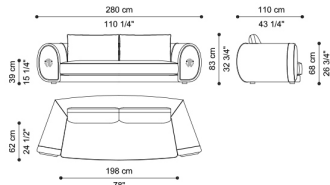

C.BO2.211.A

3-seater sofa

C.BO2.211.B

2-seater sofa

Standard features

L 280 D 110 H 83 cm
L 110.24 D 43.31 H 32.68 in

Standard features

L 250 D 110 H 83 cm
L 98.43 D 43.31 H 32.68 in