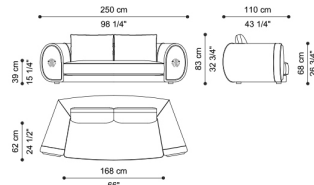

C.BO2.211.A

3-seater sofa

C.BO2.211.B

2-seater sofa

Standard features

L 280 D 110 H 83 cm
L 110.24 D 43.31 H 32.68 in

Standard features

L 250 D 110 H 83 cm
L 98.43 D 43.31 H 32.68 in