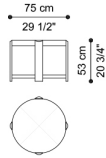

C.TIZ.232.A

Side table

Standard features

L 75 D 75 H 53 cm

L 29.53 D 29.53 H 20.87 in

Tiziano

SIDE/CENTRAL TABLES

STRUCTURE