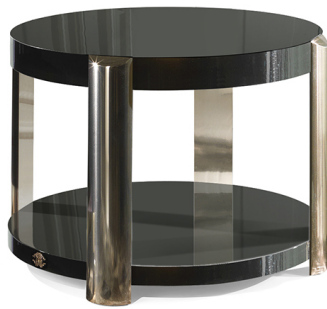

Tiziano

SIDE/CENTRAL TABLES

Tiziano

SIDE/CENTRAL TABLES

Side table with structure in multilayer wood veneered in glossy Oak Dyed Wengé or lacquered matt/glossy in the finishings from the collection. Metal legs in the finishings from the collection.

C.TIZ.232.A

Side table

Standard features

L 75 D 75 H 53 cm

L 29.53 D 29.53 H 20.87 in

Tiziano

SIDE/CENTRAL TABLES

STRUCTURE

Wood

Oak
Veneered
Dyed Wengé

Black
Lacquered

Ivory
Lacquered

Desert
Lacquered

Metal

Black
Chrome

Chrome

Gold

Brushed
Gold

Brushed
Bronze

Brushed
Dark Bronze