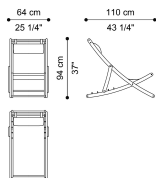

# Capoverde

RELAX AREA

Structure in bleached iroko wood with adjustable backrest. Metal details in Gold finishing.

Upholstery in outdoor fabric from the collection

C.CAP.021.A

deck chair

Standard features

L 63 D 110 H 94 cm

L 24.8 D 43.31 H 37.01 in