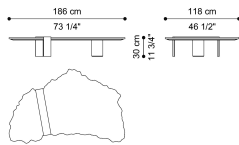

Galite

SIDE/CENTRAL TABLES

The elegance, luxury and refinement typical of Roberto Cavalli Home Interiors find a new, authentic and essential form of expression in the Galite low table. Made from raw materials that recall the roughness of nature, Galite boasts a sculptural and scenographic charm. The volcanic Galite Islands, off the coast of Tunisia, lend their name to the piece of furniture and evoke Africa, which has always been a source of inspiration for Cavalli. The irregular shape of the Travertino marble top and the side band with a rough golden finish take us back to the rocky surface of the island, to the unevenness of its land and to the brightness of its beaches.

C.GAL.231.A

Central table

Standard features

L 186 D 118 H 30 cm

L 73.23 D 46.46 H 11.81 in

Galite

SIDE/CENTRAL TABLES

STRUCTURE