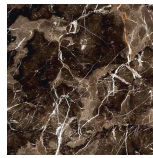

Trinidad

SIDE/CENTRAL TABLES

Precious and sophisticated, the Trinidad central table is the perfect complement for luxurious and exuberant environments. The irregular shape of the top is given by a composition of several parts, available in marble or onyx and in different colours.

Chrome

Gold

Brushed
Gold

Brushed
Bronze

Brushed
Dark Bronze

Marble

Black
Marquina

Black & Gold

Emperador
Dark

Travertino
Navona

Bianco
Carrara

Sahara Noir

Bamboo

Silk
Georgette
Blue

Versylis

Statuario
Venato