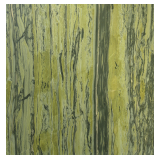

Trinidad

SIDE/CENTRAL TABLES

Precious and sophisticated, the Trinidad central table is the perfect complement for luxurious and exuberant environments. The irregular shape of the top is given by a composition of several parts, available in marble or onyx and in different colours.

Chrome

Gold

Brushed
Gold

Brushed
Bronze

Brushed
Dark Bronze

Marble

Black
Marquina

Black & Gold

Emperador
Dark

Travertino
Navona

Bianco
Carrara

Sahara Noir

Bamboo

Silk
Georgette
Blue

Versylis

Statuario
Venato

Onyx

White Onyx

Verde Giada
Onyx

Grey Onyx

Emerald
Onyx