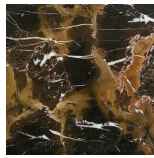

Trinidad

SIDE/CENTRAL TABLES

Precious and sophisticated, the Trinidad central table is the perfect complement for luxurious and exuberant environments. The irregular shape of the top is given by a composition of several parts, available in marble or onyx and in different colours.

Chrome

Gold

Brushed
Gold

Brushed
Bronze

Brushed
Dark Bronze

Marble

Black
Marquina

Black & Gold

Emperador
Dark

Travertino
Navona

Bianco
Carrara

Sahara Noir

Bamboo

Silk
Georgette
Blue

Versylis

Statuario
Venato

Onyx

White Onyx

Verde Giada
Onyx

Grey Onyx

Emerald
Onyx