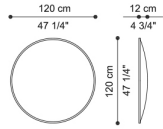

Witch

MIRRORS

Witch is a large round mirror with a decorative appeal. The convex shape with a "magical" effect that plays with proportions and the frame with an antique bronze finishing make it an indispensable element to enhance the domestic space.

Witch

MIRRORS

Convex mirror with frame in sheet metal with Antique Bronze finishing.

C.WIT.511.A

Mirror

Standard features
D 12 dia 125 cm cm
D 4.72 dia 49.21 in in