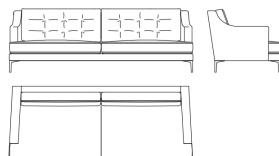

SOFAS

Sofa with structure in beech wood and foam. Upholstery in fabric or leather from the collection. Inserts on seat cushion and back cushion in fabric or leather from the collection. Feet in metal with Black Chrome finishing. Decorative cushions not included.

F.CL2.211.A

3-seater sofa

Standard features

L 270 D 95 H 80 cm

L 106.3 D 37.4 H 31.5 in

F.CL2.211.B

2-seater sofa

Standard features