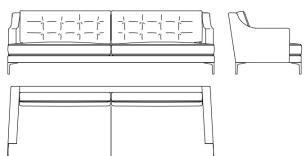

Clark_2.0

SOFAS

A sofa with an urban charm and a bold character, which combines the elegance of leather with details in pinstriped fabric, in a typical Gianfranco Ferré Home style. The feet in metal with black chrome finishing confirm the metropolitan style and urban taste of the 2019 collection.

3-seater sofa with structure in beech wood and foam. Upholstery in leather cat. A Wild L.02.05 Black. Inserts in fabric cat. C Wool Iconic 14.04 Pinstripes Grey. Feet in metal with Black Chrome finishing. Decorative cushions not included.

SOFAS

Sofa with structure in beech wood and foam. Upholstery in fabric or leather from the collection. Inserts on seat cushion and back cushion in fabric or leather from the collection. Feet in metal with Black Chrome finishing. Decorative cushions not included.

F.CL2.211.A

3-seater sofa

Standard features

L 270 D 95 H 80 cm

L 106.3 D 37.4 H 31.5 in

F.CL2.211.B

2-seater sofa

Standard features