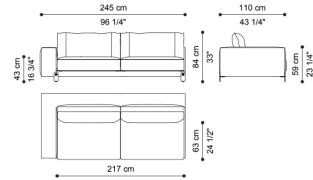

Caicos

MODULAR SOFAS

Collection of sofas and modular sofas with structure in multilayer wood and foam. Upholstery in fabric or leather from the collection. Metal feet in Gold finishing.

C.CAI.213.A

Sectional sofa element A
with left arm

Standard features
L 245 D 110 H 84 cm
L 96.46 D 43.31 H 33.07 in