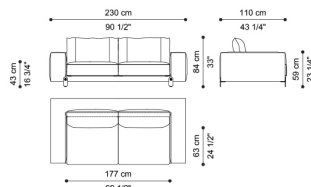

C.CAI.211.B

2-seater sofa

Standard features
L 230 D 110 H 84 cm
L 90.55 D 43.31 H 33.07 in