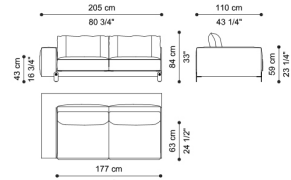

Standard features
L 245 D 110 H 84 cm
L 96.46 D 43.31 H 33.07 in

C.CAI.213.B

Sectional sofa element B
with right arm

Standard features
L 245 D 110 H 84 cm
L 96.46 D 43.31 H 33.07 in

C.CAI.213.C

Sectional sofa element C
with left arm

Standard features
L 205 D 110 H 84 cm
L 80.71 D 43.31 H 33.07 in

C.CAI.213.D

Sectional sofa element D
with right arm

Standard features
L 205 D 110 H 84 cm
L 80.71 D 43.31 H 33.07 in

C.CAI.213.E

Sectional sofa left chaise-
longue element E

Standard features
L 115 D 160 H 84 cm
L 45.28 D 62.99 H 33.07 in

C.CAI.213.F

Sectional sofa right chaise-
longue element F

Standard features
L 115 D 160 H 84 cm
L 45.28 D 62.99 H 33.07 in

C.CAI.213.G

**Sectional sofa left meridiana
element G**

Standard features
L 250 D 115 H 84 cm
L 98.43 D 45.28 H 33.07 in

C.CAI.213.H

**Sectional sofa right
meridiana element H**

Standard features
L 250 D 115 H 84 cm
L 98.43 D 45.28 H 33.07 in

C.CAI.211.A

3-seater sofa