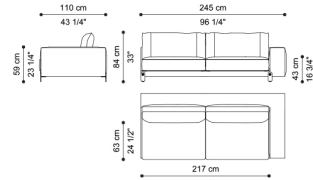

Standard features
L 245 D 110 H 84 cm
L 96.46 D 43.31 H 33.07 in

C.CAI.213.B

Sectional sofa element B
with right arm

Standard features
L 245 D 110 H 84 cm
L 96.46 D 43.31 H 33.07 in

C.CAI.213.C

Sectional sofa element C
with left arm

Standard features
L 205 D 110 H 84 cm
L 80.71 D 43.31 H 33.07 in

C.CAI.213.D

Sectional sofa element D
with right arm

Standard features
L 205 D 110 H 84 cm
L 80.71 D 43.31 H 33.07 in

C.CAI.213.E

Sectional sofa left chaise-
longue element E

Standard features
L 115 D 160 H 84 cm
L 45.28 D 62.99 H 33.07 in

C.CAI.213.F

Sectional sofa right chaise-
longue element F

Standard features
L 115 D 160 H 84 cm
L 45.28 D 62.99 H 33.07 in

C.CAI.213.G

**Sectional sofa left meridiana
element G**

Standard features
L 250 D 115 H 84 cm
L 98.43 D 45.28 H 33.07 in

C.CAI.213.H

**Sectional sofa right
meridiana element H**

Standard features
L 250 D 115 H 84 cm
L 98.43 D 45.28 H 33.07 in

C.CAI.211.A

3-seater sofa