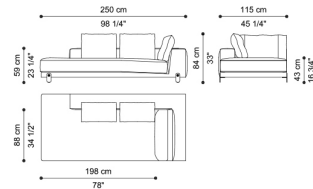

Standard features
L 245 D 110 H 84 cm
L 96.46 D 43.31 H 33.07 in

C.CAI.213.B

Sectional sofa element B
with right arm

Standard features
L 245 D 110 H 84 cm
L 96.46 D 43.31 H 33.07 in

C.CAI.213.C

Sectional sofa element C
with left arm

Standard features
L 205 D 110 H 84 cm
L 80.71 D 43.31 H 33.07 in

C.CAI.213.D

Sectional sofa element D
with right arm

Standard features
L 205 D 110 H 84 cm
L 80.71 D 43.31 H 33.07 in

C.CAI.213.E

Sectional sofa left chaise-
longue element E

Standard features
L 115 D 160 H 84 cm
L 45.28 D 62.99 H 33.07 in

C.CAI.213.F

Sectional sofa right chaise-
longue element F

Standard features
L 115 D 160 H 84 cm
L 45.28 D 62.99 H 33.07 in

C.CAI.213.G

**Sectional sofa left meridiana
element G**

Standard features
L 250 D 115 H 84 cm
L 98.43 D 45.28 H 33.07 in

C.CAI.213.H

**Sectional sofa right
meridiana element H**

Standard features
L 250 D 115 H 84 cm
L 98.43 D 45.28 H 33.07 in

C.CAI.211.A

3-seater sofa