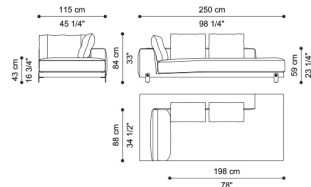

Standard features
L 245 D 110 H 84 cm
L 96.46 D 43.31 H 33.07 in

C.CAI.213.B

Sectional sofa element B
with right arm

Standard features
L 245 D 110 H 84 cm
L 96.46 D 43.31 H 33.07 in

C.CAI.213.C

Sectional sofa element C
with left arm

Standard features
L 205 D 110 H 84 cm
L 80.71 D 43.31 H 33.07 in

C.CAI.213.D

Sectional sofa element D
with right arm

Standard features
L 205 D 110 H 84 cm
L 80.71 D 43.31 H 33.07 in

C.CAI.213.E

Sectional sofa left chaise-
longue element E

Standard features
L 115 D 160 H 84 cm
L 45.28 D 62.99 H 33.07 in

C.CAI.213.F

Sectional sofa right chaise-
longue element F

Standard features
L 115 D 160 H 84 cm
L 45.28 D 62.99 H 33.07 in

C.CAI.213.G

**Sectional sofa left meridiana
element G**

Standard features
L 250 D 115 H 84 cm
L 98.43 D 45.28 H 33.07 in

C.CAI.213.H

**Sectional sofa right
meridiana element H**

Standard features
L 250 D 115 H 84 cm
L 98.43 D 45.28 H 33.07 in

C.CAI.211.A

3-seater sofa