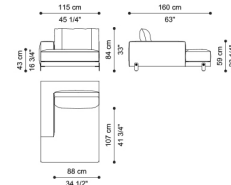

Standard features
L 245 D 110 H 84 cm
L 96.46 D 43.31 H 33.07 in

C.CAI.213.B

Sectional sofa element B
with right arm

Standard features
L 245 D 110 H 84 cm
L 96.46 D 43.31 H 33.07 in

C.CAI.213.C

Sectional sofa element C
with left arm

Standard features
L 205 D 110 H 84 cm
L 80.71 D 43.31 H 33.07 in

C.CAI.213.D

Sectional sofa element D
with right arm

Standard features
L 205 D 110 H 84 cm
L 80.71 D 43.31 H 33.07 in

C.CAI.213.E

Sectional sofa left chaise-
longue element E

Standard features
L 115 D 160 H 84 cm
L 45.28 D 62.99 H 33.07 in

C.CAI.213.F

Sectional sofa right chaise-
longue element F

Standard features
L 115 D 160 H 84 cm
L 45.28 D 62.99 H 33.07 in

C.CAI.213.G

**Sectional sofa left meridiana
element G**

Standard features
L 250 D 115 H 84 cm
L 98.43 D 45.28 H 33.07 in

C.CAI.213.H

**Sectional sofa right
meridiana element H**

Standard features
L 250 D 115 H 84 cm
L 98.43 D 45.28 H 33.07 in

C.CAI.211.A

3-seater sofa