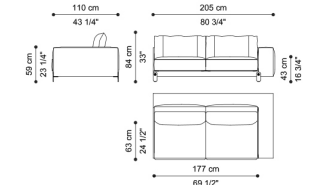

Standard features
L 245 D 110 H 84 cm
L 96.46 D 43.31 H 33.07 in

C.CAI.213.B

Sectional sofa element B
with right arm

Standard features
L 245 D 110 H 84 cm
L 96.46 D 43.31 H 33.07 in

C.CAI.213.C

Sectional sofa element C
with left arm

Standard features
L 205 D 110 H 84 cm
L 80.71 D 43.31 H 33.07 in

C.CAI.213.D

Sectional sofa element D
with right arm

Standard features
L 205 D 110 H 84 cm
L 80.71 D 43.31 H 33.07 in

C.CAI.213.E

Sectional sofa left chaise-
longue element E

Standard features
L 115 D 160 H 84 cm
L 45.28 D 62.99 H 33.07 in

C.CAI.213.F

Sectional sofa right chaise-
longue element F

Standard features
L 115 D 160 H 84 cm
L 45.28 D 62.99 H 33.07 in

C.CAI.213.G

**Sectional sofa left meridiana
element G**

Standard features
L 250 D 115 H 84 cm
L 98.43 D 45.28 H 33.07 in

C.CAI.213.H

**Sectional sofa right
meridiana element H**

Standard features
L 250 D 115 H 84 cm
L 98.43 D 45.28 H 33.07 in

C.CAI.211.A

3-seater sofa