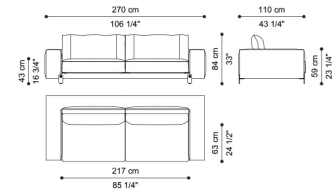

Standard features
L 245 D 110 H 84 cm
L 96.46 D 43.31 H 33.07 in

C.CAI.213.B

Sectional sofa element B
with right arm

Standard features
L 245 D 110 H 84 cm
L 96.46 D 43.31 H 33.07 in

C.CAI.213.C

Sectional sofa element C
with left arm

Standard features
L 205 D 110 H 84 cm
L 80.71 D 43.31 H 33.07 in

C.CAI.213.D

Sectional sofa element D
with right arm

Standard features
L 205 D 110 H 84 cm
L 80.71 D 43.31 H 33.07 in

C.CAI.213.E

Sectional sofa left chaise-
longue element E

Standard features
L 115 D 160 H 84 cm
L 45.28 D 62.99 H 33.07 in

C.CAI.213.F

Sectional sofa right chaise-
longue element F

Standard features
L 115 D 160 H 84 cm
L 45.28 D 62.99 H 33.07 in

C.CAI.213.G

**Sectional sofa left meridiana
element G**

Standard features
L 250 D 115 H 84 cm
L 98.43 D 45.28 H 33.07 in

C.CAI.213.H

**Sectional sofa right
meridiana element H**

Standard features
L 250 D 115 H 84 cm
L 98.43 D 45.28 H 33.07 in

C.CAI.211.A

3-seater sofa