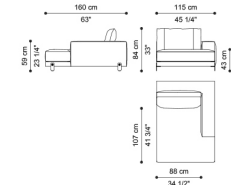

Standard features
L 245 D 110 H 84 cm
L 96.46 D 43.31 H 33.07 in

C.CAI.213.B

Sectional sofa element B
with right arm

Standard features
L 245 D 110 H 84 cm
L 96.46 D 43.31 H 33.07 in

C.CAI.213.C

Sectional sofa element C
with left arm

Standard features
L 205 D 110 H 84 cm
L 80.71 D 43.31 H 33.07 in

C.CAI.213.D

Sectional sofa element D
with right arm

Standard features
L 205 D 110 H 84 cm
L 80.71 D 43.31 H 33.07 in

C.CAI.213.E

Sectional sofa left chaise-
longue element E

Standard features
L 115 D 160 H 84 cm
L 45.28 D 62.99 H 33.07 in

C.CAI.213.F

Sectional sofa right chaise-
longue element F

Standard features
L 115 D 160 H 84 cm
L 45.28 D 62.99 H 33.07 in

C.CAI.213.G

**Sectional sofa left meridiana
element G**

Standard features
L 250 D 115 H 84 cm
L 98.43 D 45.28 H 33.07 in

C.CAI.213.H

**Sectional sofa right
meridiana element H**

Standard features
L 250 D 115 H 84 cm
L 98.43 D 45.28 H 33.07 in

C.CAI.211.A

3-seater sofa