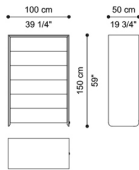

Drawers with inner cover in microfibre. Drawers front in MDF covered in Python 3D Printed, or with Antique Bronze finishing.

C.MOE.331.B

Drawer unit

Standard features

L 100 D 50 H 150 cm

L 39.37 D 19.69 H 59.06 in