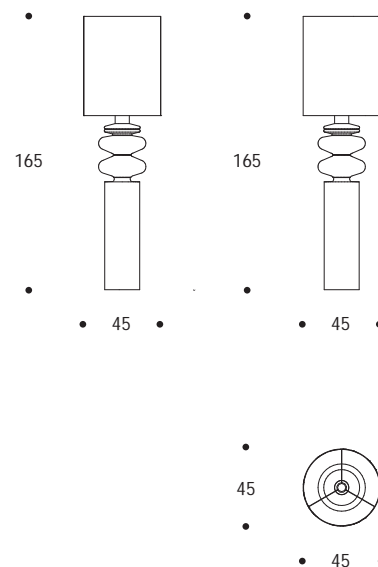

LAMPADA DA TERRA | FLOOR LAMP

volume / volume 0,440 m³
colli / boxes 2

BEYOND_11

pp. 7, 9, 10, 18

BEYOND

pp. 33

MASTER COLLECTION

pp. 57, 118, 125, 208/209,
214, 217, 221, 236, 238,
241

HOME COUTURE

pp. 16, 20, 51, 54, 82, 102,
105, 106

CONTRAST

pp. 27, 28, 29, 37, 51, 88

DESCRIZIONE / DESCRIPTION

CODICE / CODE

EURO / EURO

lampada da terra in ceramica finitura "lustro" con paralume
ceramic floor lamp "lustro" finishing with shade