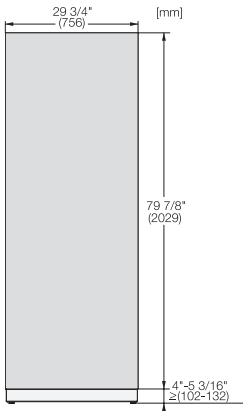

K 2802 Vi
 Frigorifero MasterCool
 design e tecnologia top di gamma in grande formato.

Opening angle 90°/115°, right side stop, MasterCool (Sketch) *footnote

Side-by-side, MasterCool, without partition wall, with heating mat (Sketch) (with footnote)

K2801Vi, K2811Vi, K2802Vi, K2812Vi, inner space, MasterCool, installation drawings

KFP3005ed/cs, KFP3004ed/cs, Front panel, Front dimensions, MasterCool II, installation drawings

Sideview, MasterCool, Sketch

Example for dimensioning Side-by-side-Combination MasterCool (Sketch) (*footnote) (only for EUROPE)

Side-by-Side, MasterCool, footnote, installation drawings

K2801Vi, K2811Vi, K2801SF, K2811SF, installation, MasterCool, *footnote, installation drawings