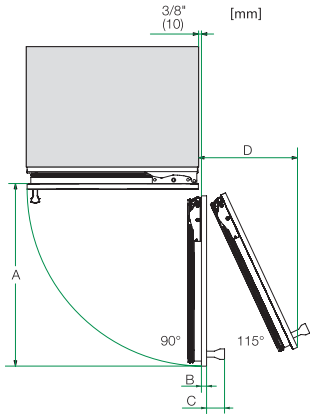

K 2802 Vi
 Frigorifero MasterCool
 design e tecnologia top di gamma in grande formato.

Opening angle 90°/115°, right side stop, MasterCool (Sketch) *footnote

Side-by-side, MasterCool, without partition wall, with heating mat (Sketch) (with footnote)