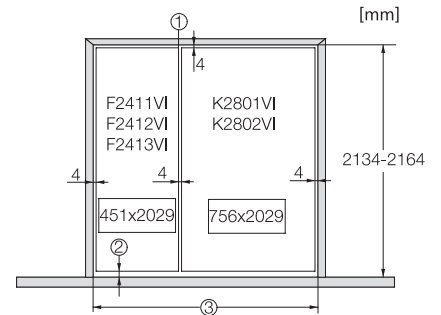

K 2802 Vi
 Frigorifero MasterCool
 design e tecnologia top di gamma in grande formato.

Opening angle 90°/115°, right side stop, MasterCool (Sketch) *footnote

Side-by-side, MasterCool, without partition wall, with heating mat (Sketch) (with footnote)

K2801Vi, K2811Vi, K2802Vi, K2812Vi, inner space, MasterCool, installation drawings

KFP3005ed/cs, KFP3004ed/cs, Front panel, Front dimensions, MasterCool II, installation drawings

Sideview, MasterCool, Sketch