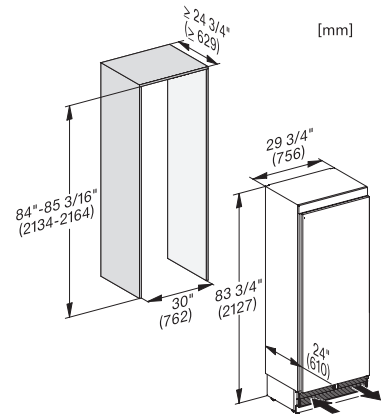

K 2802 Vi
 Frigorifero MasterCool
 design e tecnologia top di gamma in grande formato.

Opening angle 90°/115°, right side stop, MasterCool (Sketch) *footnote

Side-by-side, MasterCool, without partition wall, with heating mat (Sketch) (with footnote)