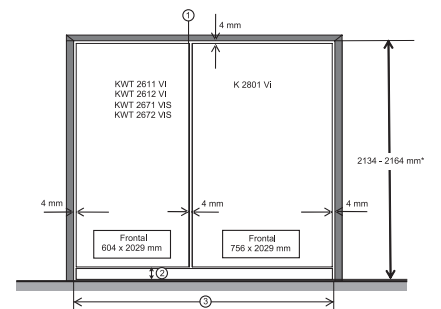

K2801Vi, K2811Vi, K2802Vi, K2812Vi, inner space, MasterCool, installation drawings

KFP3005ed/cs, KFP3004ed/cs, Front panel, Front dimensions, MasterCool II, installation drawings

Sideview, MasterCool, Sketch

Example for dimensioning Side-by-side-Combination MasterCool (Sketch) (*footnote) (only for EUROPE)

Side-by-Side, MasterCool, footnote, installation drawings

K2801Vi, K2811Vi, K2801SF, K2811SF, installation, MasterCool, *footnote, installation drawings

Example for dimensioning Side-by-side-Combination MasterCool (Sketch) (*footnote) (only for EUROPE)