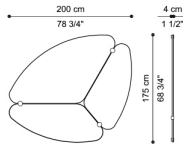

Trinidad

MIRRORS

Trinidad

MIRRORS

Structure in multilayer wood. Natural, bronzed or smoked mirrors. Metal details in the finishings from the collection.

C.TRI.511.A

Mirror

Standard features
L 175 D 4 H 200 cm
L 68.9 D 1.57 H 78.74 in

C.TRI.511.B

Mirror

Standard features
L 97 D 5 H 120 cm
L 38.19 D 1.97 H 47.24 in

C.TRI.511.C

Mirror

Standard features
L 81 D 10 H 100 cm
L 31.89 D 3.94 H 39.37 in

C.TRI.511.D

Mirror

Standard features
L 65 D 15 H 80 cm
L 25.59 D 5.91 H 31.5 in

Trinidad

MIRRORS

STRUCTURE

Metal

Black
Chrome

Chrome

Gold