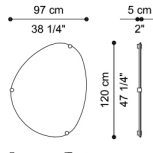

Trinidad

MIRRORS

Trinidad

MIRRORS

Structure in multilayer wood. Natural, bronzed or smoked mirrors. Metal details in the finishings from the collection.

C.TRI.511.A

Mirror

Standard features
L 175 D 4 H 200 cm
L 68.9 D 1.57 H 78.74 in

C.TRI.511.B

Mirror

Standard features
L 97 D 5 H 120 cm
L 38.19 D 1.97 H 47.24 in

C.TRI.511.C

Mirror

Standard features
L 81 D 10 H 100 cm
L 31.89 D 3.94 H 39.37 in

C.TRI.511.D

Mirror

Standard features
L 65 D 15 H 80 cm
L 25.59 D 5.91 H 31.5 in

Trinidad

MIRRORS

STRUCTURE

Metal

Black
Chrome

Chrome

Gold