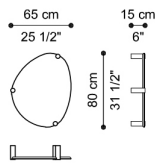

Trinidad

MIRRORS

Trinidad

MIRRORS

Structure in multilayer wood. Natural, bronzed or smoked mirrors. Metal details in the finishings from the collection.

C.TRI.511.A

Mirror

Standard features
L 175 D 4 H 200 cm
L 68.9 D 1.57 H 78.74 in

C.TRI.511.B

Mirror

Standard features
L 97 D 5 H 120 cm
L 38.19 D 1.97 H 47.24 in

C.TRI.511.C

Mirror

Standard features
L 81 D 10 H 100 cm
L 31.89 D 3.94 H 39.37 in

C.TRI.511.D

Mirror

Standard features
L 65 D 15 H 80 cm
L 25.59 D 5.91 H 31.5 in

Trinidad

MIRRORS

STRUCTURE

Metal

Black
Chrome

Chrome

Gold