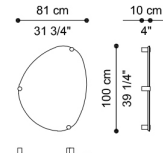

Trinidad

MIRRORS

Trinidad

MIRRORS

Structure in multilayer wood. Natural, bronzed or smoked mirrors. Metal details in the finishings from the collection.

C.TRI.511.A

Mirror

Standard features
L 175 D 4 H 200 cm
L 68.9 D 1.57 H 78.74 in

C.TRI.511.B

Mirror

Standard features
L 97 D 5 H 120 cm
L 38.19 D 1.97 H 47.24 in

C.TRI.511.C

Mirror

Standard features
L 81 D 10 H 100 cm
L 31.89 D 3.94 H 39.37 in

C.TRI.511.D

Mirror

Standard features
L 65 D 15 H 80 cm
L 25.59 D 5.91 H 31.5 in

Trinidad

MIRRORS

STRUCTURE

Metal

Black
Chrome

Chrome

Gold