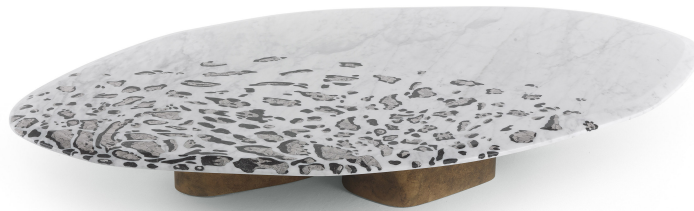

Ragali.2

SIDE/CENTRAL TABLES

Ragali.2

SIDE/CENTRAL TABLES

Central table with wooden base with Antique Bronze finishing. Top in marble cat. A Bianco Carrara (matt) with "scagliola" pattern.

C.RA2.231.B

Central table

Standard features
L 158 D 89 H 22 cm
L 62.2 D 35.04 H 8.66 in

C.RA2.231.D

Central table

Standard features
L 158 D 89 H 45 cm
L 62.2 D 35.04 H 17.72 in

Ragali.2

SIDE/CENTRAL TABLES

STRUCTURE

Wood

**Antique
Bronze**

Marble

**Bianco
Carrara**