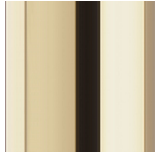

## OBJECTS

Decorative sphere with Gold finishing. Dimensions: Ø 16 cm, Ø 12 cm, Ø 8 cm.

# Spheres

---

OBJECTS

---

STRUCTURE

Metal

Gold