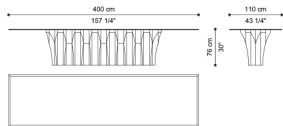

Soho

DINING TABLES

Dining table with metal base in the finishings from the collection. Top in bevelled clear, bronzed or smoked glass.

C.SOH.122.B

Dining table