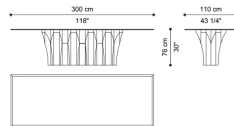

C.SOH.122.C

Dining table