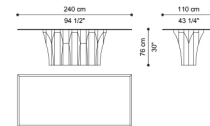

Dining table

C.SOH.122.A

Dining table

Standard features
L 400 D 110 H 76 cm
L 157.48 D 43.31 H 29.92 in

Standard features
L 300 D 110 H 76 cm
L 118.11 D 43.31 H 29.92 in

Standard features
L 240 D 110 H 76 cm
L 94.49 D 43.31 H 29.92 in