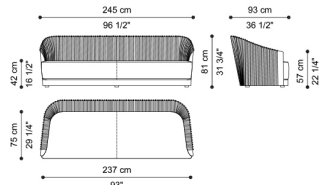

Sharpei

SOFAS

Sofa with structure in poplar wood and foam. Upholstery in fabric or leather from the collection. Decorative metal spheres in the finishings from the collection (Brushed Bronze excluded).

C.SHA.211.A

3-seater sofa