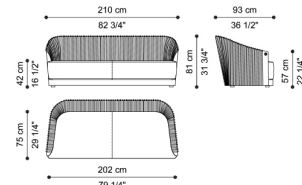

3-seater sofa

C.SHA.211.B

2-seater sofa

Standard features

L 245 D 93 H 81 cm
L 96.46 D 36.61 H 31.89 in

Standard features

L 210 D 93 H 81 cm
L 82.68 D 36.61 H 31.89 in

Sharpei