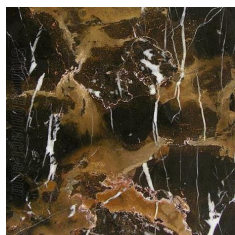

Console with structure in metal with Black (matt) finishing.

Top in Sahara Noir marble.

CONSOLES

Console with structure in metal with Black (matt) finishing.

Top in multilayer wood with Tay Veneered Dyed Smokey Grey or Canaletto Walnut Veneered finishing or in marble or onyx from the collection.

F.DOP.541.A

Console

Standard features

L 150 D 40 H 85 cm

L 59.06 D 15.75 H 33.46 in

CONSOLES

TOP

Tay Veneered Dyed Smokey Grey

Canaletto Walnut Veneered

Bianco Carrara marble

Damasco marble

Black Marquinia marble

Black and Gold marble

Emperador Dark marble

Sahara Noir marble

Travertino marble

Cloudy grey onyx

STRUCTURE

Black