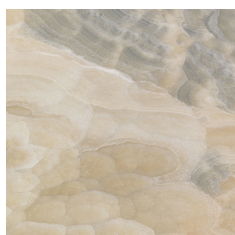

Console with structure in metal with Black (matt) finishing.

Top in Sahara Noir marble.

CONSOLES

Console with structure in metal with Black (matt) finishing.

Top in multilayer wood with Tay Veneered Dyed Smokey Grey or Canaletto Walnut Veneered finishing or in marble or onyx from the collection.

Canaletto Walnut Veneered

Bianco Carrara marble

Damasco marble

Black Marquinia marble

Black and Gold marble

Emperador Dark marble

Sahara Noir marble

Travertino marble

Cloudy grey onyx

STRUCTURE

Black