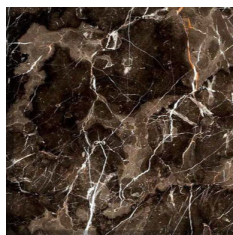

Console with structure in metal with Black (matt) finishing.

Top in Sahara Noir marble.

CONSOLES

Console with structure in metal with Black (matt) finishing.

Top in multilayer wood with Tay Veneered Dyed Smokey Grey or Canaletto Walnut Veneered finishing or in marble or onyx from the collection.

F.DOP.541.A

Console

Standard features

L 150 D 40 H 85 cm

L 59.06 D 15.75 H 33.46 in

CONSOLES

TOP

Tay Veneered Dyed Smokey Grey

Canaletto Walnut Veneered

Bianco Carrara marble

Damasco marble

Black Marquinia marble

Black and Gold marble

Emperador Dark marble

Sahara Noir marble

Travertino marble

Cloudy grey onyx

STRUCTURE

Black