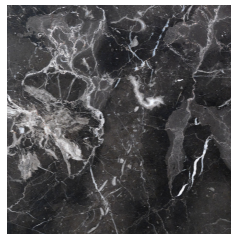

Doppler

CONSOLES

Doppler reinvents the style and function of a traditional furnishing item such as the console, lending it a bold and contemporary personality thanks to the contrast between the top in essence or marble from the collection and the light structure with black finishing. A new passe-partout, to be used as a stand-alone piece or together with other elements, the Doppler console fits with its eclectic elegance in any furnishing context.

Console with structure in metal with Black (matt) finishing.

Top in Sahara Noir marble.

CONSOLES

Console with structure in metal with Black (matt) finishing.

Top in multilayer wood with Tay Veneered Dyed Smokey Grey or Canaletto Walnut Veneered finishing or in marble or onyx from the collection.

F.DOP.541.A

Console

Standard features

L 150 D 40 H 85 cm

L 59.06 D 15.75 H 33.46 in

CONSOLES

TOP

Tay Veneered Dyed Smokey Grey

Canaletto Walnut Veneered

Bianco Carrara marble

Damasco marble

Black Marquinia marble

Black and Gold marble

Emperador Dark marble

Sahara Noir marble

Travertino marble