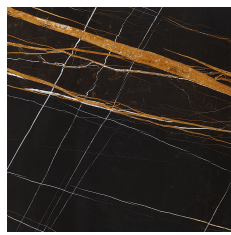

Doppler

CONSOLES

Doppler reinvents the style and function of a traditional furnishing item such as the console, lending it a bold and contemporary personality thanks to the contrast between the top in essence or marble from the collection and the light structure with black finishing. A new passe-partout, to be used as a stand-alone piece or together with other elements, the Doppler console fits with its eclectic elegance in any furnishing context.

Console with structure in metal with Black (matt) finishing.

Top in Sahara Noir marble.

CONSOLES

Console with structure in metal with Black (matt) finishing.

Top in multilayer wood with Tay Veneered Dyed Smokey Grey or Canaletto Walnut Veneered finishing or in marble or onyx from the collection.

Canaletto Walnut Veneered

Bianco Carrara marble

Damasco marble

Black Marquinia marble

Black and Gold marble

Emperador Dark marble

Sahara Noir marble

Travertino marble

Cloudy grey onyx

STRUCTURE

Black