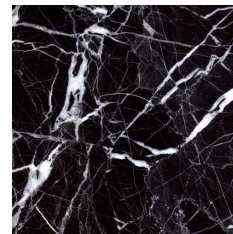

Doppler

CONSOLES

Doppler reinvents the style and function of a traditional furnishing item such as the console, lending it a bold and contemporary personality thanks to the contrast between the top in essence or marble from the collection and the light structure with black finishing. A new passe-partout, to be used as a stand-alone piece or together with other elements, the Doppler console fits with its eclectic elegance in any furnishing context.

Console with structure in metal with Black (matt) finishing.

Top in Sahara Noir marble.

CONSOLES

Console with structure in metal with Black (matt) finishing.

Top in multilayer wood with Tay Veneered Dyed Smokey Grey or Canaletto Walnut Veneered finishing or in marble or onyx from the collection.

F.DOP.541.A

Console

Standard features

L 150 D 40 H 85 cm

L 59.06 D 15.75 H 33.46 in

CONSOLES

TOP

Tay Veneered Dyed Smokey Grey

Canaletto Walnut Veneered

Bianco Carrara marble

Damasco marble

Black Marquinia marble

Black and Gold marble

Emperador Dark marble

Sahara Noir marble

Travertino marble