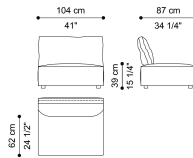

sofa seat element A

Standard features
L 104 D 67 H 39 cm
L 40.94 D 26.38 H 15.35 in

C.DAH.013.B

sofa seat with back cushion
element B

Standard features
L 104 D 87 H 39 cm
L 40.94 D 34.25 H 15.35 in

C.DAH.013.C

sofa seat element C

Standard features
L 124 D 67 H 39 cm
L 48.82 D 26.38 H 15.35 in

C.DAH.013.D

sofa seat with back cushion
element D

Standard features
L 124 D 87 H 39 cm
L 48.82 D 34.25 H 15.35 in

C.DAH.013.G

pouf

Standard features
L 104 D 104 H 39 cm
L 40.94 D 40.94 H 15.35 in

C.DAH.013.H

pouf

Standard features
L 124 D 124 H 39 cm
L 48.82 D 48.82 H 15.35 in

C.DAH.013.I

sofa chaise longue with back cushion

Standard features
 L 104 D 173 H 39 cm
 L 40.94 D 68.11 H 15.35 in

sofa corner element N

Standard features
 L 124 D 124 H 64 cm
 L 48.82 D 48.82 H 25.2 in

C.DAH.013.O

sofa armrest element O

Standard features

L 38 D 104 H 50 cm
L 14.96 D 40.94 H 19.69 in

C.DAH.013.P

sofa armrest element P