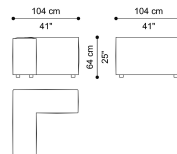

pouf

Standard features
L 104 D 104 H 39 cm
L 40.94 D 40.94 H 15.35 in

C.DAH.013.H

pouf

Standard features
L 124 D 124 H 39 cm
L 48.82 D 48.82 H 15.35 in

C.DAH.013.I

sofa chaise longue with back cushion

Standard features
 L 104 D 173 H 39 cm
 L 40.94 D 68.11 H 15.35 in

C.DAH.013.J

sofa chaise longue with back cushion

Standard features
 L 104 D 213 H 39 cm
 L 40.94 D 83.86 H 15.35 in

C.DAH.013.K

sofa back cushion element K

Standard features
 L 104 D 38 H 64 cm
 L 40.94 D 14.96 H 25.2 in

C.DAH.013.L

sofa back cushion element L

Standard features
 L 124 D 38 H 64 cm
 L 48.82 D 14.96 H 25.2 in

C.DAH.013.M

sofa corner element M

Standard features
 L 104 D 104 H 64 cm
 L 40.94 D 40.94 H 25.2 in

C.DAH.013.N

sofa corner element N

Standard features
 L 124 D 124 H 64 cm
 L 48.82 D 48.82 H 25.2 in

C.DAH.013.O

sofa armrest element O

Standard features

L 38 D 104 H 50 cm
L 14.96 D 40.94 H 19.69 in

C.DAH.013.P

sofa armrest element P