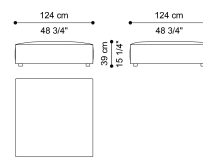

sofa seat element A

Standard features
L 104 D 67 H 39 cm
L 40.94 D 26.38 H 15.35 in

C.DAH.013.B

sofa seat with back cushion
element B

Standard features
L 104 D 87 H 39 cm
L 40.94 D 34.25 H 15.35 in

C.DAH.013.C

sofa seat element C

Standard features
L 124 D 67 H 39 cm
L 48.82 D 26.38 H 15.35 in

C.DAH.013.D

sofa seat with back cushion
element D

Standard features
L 124 D 87 H 39 cm
L 48.82 D 34.25 H 15.35 in

C.DAH.013.G

pouf

Standard features
L 104 D 104 H 39 cm
L 40.94 D 40.94 H 15.35 in

C.DAH.013.H

pouf

Standard features
L 124 D 124 H 39 cm
L 48.82 D 48.82 H 15.35 in

C.DAH.013.I

sofa chaise longue with back cushion

Standard features
 L 104 D 173 H 39 cm
 L 40.94 D 68.11 H 15.35 in

sofa corner element N

Standard features
 L 124 D 124 H 64 cm
 L 48.82 D 48.82 H 25.2 in

C.DAH.013.O

sofa armrest element O

Standard features

L 38 D 104 H 50 cm
L 14.96 D 40.94 H 19.69 in

C.DAH.013.P

sofa armrest element P