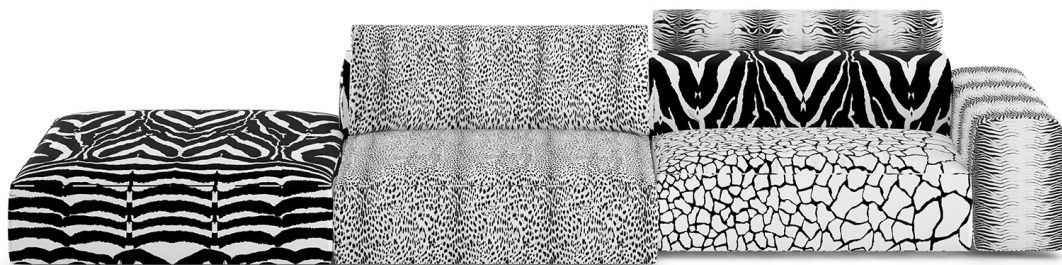

Dahlak

RELAX AREA

Dahlak is a modular outdoor sofa with captivating lines. Characterized by a large and comfortable seat, the sofa presents the typical themes of the Roberto Cavalli Home Interiors line, such as the bold geometric bold shapes of contemporary inspiration and the combination of fabrics characterized by different animal patterns - including giraffe, zebra and jaguar - in the elegant and timeless black and white combination. The use of outdoor materials guarantees maximum resistance to the action of atmospheric agents, allowing to create an oasis of comfort and relax on the terrace or in the garden.

Dahlak

RELAX AREA

Structure in multilayer poplar wood, variable thickness
high density expansive polyurethane foam and water
repellent canvas.

Upholstery in outdoor fabric from the collection.

C.DAH.013.A

sofa seat element A

Standard features
L 104 D 67 H 39 cm
L 40.94 D 26.38 H 15.35 in

C.DAH.013.B

sofa seat with back cushion
element B

Standard features
L 104 D 87 H 39 cm
L 40.94 D 34.25 H 15.35 in

C.DAH.013.C

sofa seat element C

Standard features
L 124 D 67 H 39 cm
L 48.82 D 26.38 H 15.35 in

C.DAH.013.D

sofa seat with back cushion
element D

Standard features
L 124 D 87 H 39 cm
L 48.82 D 34.25 H 15.35 in

C.DAH.013.G