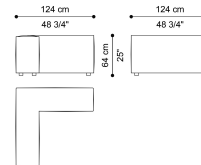

pouf

Standard features
L 104 D 104 H 39 cm
L 40.94 D 40.94 H 15.35 in

C.DAH.013.H

pouf

Standard features
L 124 D 124 H 39 cm
L 48.82 D 48.82 H 15.35 in

C.DAH.013.I

sofa chaise longue with back cushion

Standard features
 L 104 D 173 H 39 cm
 L 40.94 D 68.11 H 15.35 in

C.DAH.013.J

sofa chaise longue with back cushion

Standard features
 L 104 D 213 H 39 cm
 L 40.94 D 83.86 H 15.35 in

C.DAH.013.K

sofa back cushion element K

Standard features
 L 104 D 38 H 64 cm
 L 40.94 D 14.96 H 25.2 in

C.DAH.013.L

sofa back cushion element L

Standard features
 L 124 D 38 H 64 cm
 L 48.82 D 14.96 H 25.2 in

C.DAH.013.M

sofa corner element M

Standard features
 L 104 D 104 H 64 cm
 L 40.94 D 40.94 H 25.2 in

C.DAH.013.N

sofa corner element N

Standard features
 L 124 D 124 H 64 cm
 L 48.82 D 48.82 H 25.2 in

C.DAH.013.O

sofa armrest element O

Standard features

L 38 D 104 H 50 cm
L 14.96 D 40.94 H 19.69 in

C.DAH.013.P

sofa armrest element P