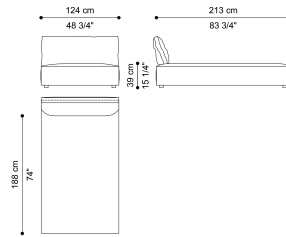

sofa seat element A

Standard features
L 104 D 67 H 39 cm
L 40.94 D 26.38 H 15.35 in

C.DAH.013.B

sofa seat with back cushion
element B

Standard features
L 104 D 87 H 39 cm
L 40.94 D 34.25 H 15.35 in

C.DAH.013.C

sofa seat element C

Standard features
L 124 D 67 H 39 cm
L 48.82 D 26.38 H 15.35 in

C.DAH.013.D

sofa seat with back cushion
element D

Standard features
L 124 D 87 H 39 cm
L 48.82 D 34.25 H 15.35 in

C.DAH.013.G

pouf

Standard features
L 104 D 104 H 39 cm
L 40.94 D 40.94 H 15.35 in

C.DAH.013.H

pouf

Standard features
L 124 D 124 H 39 cm
L 48.82 D 48.82 H 15.35 in

C.DAH.013.I

sofa chaise longue with back cushion

Standard features
 L 104 D 173 H 39 cm
 L 40.94 D 68.11 H 15.35 in

sofa corner element N

Standard features
 L 124 D 124 H 64 cm
 L 48.82 D 48.82 H 25.2 in

C.DAH.013.O

sofa armrest element O

Standard features

L 38 D 104 H 50 cm
L 14.96 D 40.94 H 19.69 in

C.DAH.013.P

sofa armrest element P