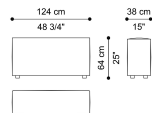

pouf

Standard features
L 104 D 104 H 39 cm
L 40.94 D 40.94 H 15.35 in

C.DAH.013.H

pouf

Standard features
L 124 D 124 H 39 cm
L 48.82 D 48.82 H 15.35 in

C.DAH.013.I

sofa chaise longue with back cushion

Standard features
 L 104 D 173 H 39 cm
 L 40.94 D 68.11 H 15.35 in

C.DAH.013.J

sofa chaise longue with back cushion

Standard features
 L 104 D 213 H 39 cm
 L 40.94 D 83.86 H 15.35 in

C.DAH.013.K

sofa back cushion element K

Standard features
 L 104 D 38 H 64 cm
 L 40.94 D 14.96 H 25.2 in

C.DAH.013.L

sofa back cushion element L

Standard features
 L 124 D 38 H 64 cm
 L 48.82 D 14.96 H 25.2 in

C.DAH.013.M

sofa corner element M

Standard features
 L 104 D 104 H 64 cm
 L 40.94 D 40.94 H 25.2 in

C.DAH.013.N

sofa corner element N

Standard features
 L 124 D 124 H 64 cm
 L 48.82 D 48.82 H 25.2 in

C.DAH.013.O

sofa armrest element O

Standard features

L 38 D 104 H 50 cm
L 14.96 D 40.94 H 19.69 in

C.DAH.013.P

sofa armrest element P