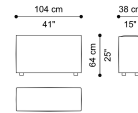

C.DAH.013.K

sofa back cushion element K

Standard features
L 104 D 38 H 64 cm
L 40.94 D 14.96 H 25.2 in