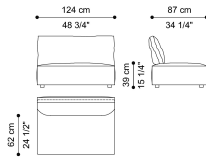

sofa seat element A

Standard features
L 104 D 67 H 39 cm
L 40.94 D 26.38 H 15.35 in

C.DAH.013.B

sofa seat with back cushion
element B

Standard features
L 104 D 87 H 39 cm
L 40.94 D 34.25 H 15.35 in

C.DAH.013.C

sofa seat element C

Standard features
L 124 D 67 H 39 cm
L 48.82 D 26.38 H 15.35 in

C.DAH.013.D

sofa seat with back cushion
element D

Standard features
L 124 D 87 H 39 cm
L 48.82 D 34.25 H 15.35 in

C.DAH.013.G

pouf

Standard features
L 104 D 104 H 39 cm
L 40.94 D 40.94 H 15.35 in

C.DAH.013.H

pouf

Standard features
L 124 D 124 H 39 cm
L 48.82 D 48.82 H 15.35 in

C.DAH.013.I

sofa chaise longue with back cushion

Standard features
 L 104 D 173 H 39 cm
 L 40.94 D 68.11 H 15.35 in

sofa corner element N

Standard features
 L 124 D 124 H 64 cm
 L 48.82 D 48.82 H 25.2 in

C.DAH.013.O

sofa armrest element O

Standard features

L 38 D 104 H 50 cm
L 14.96 D 40.94 H 19.69 in

C.DAH.013.P

sofa armrest element P