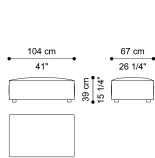

Dahlak

RELAX AREA

Structure in multilayer poplar wood, variable thickness
high density expansive polyurethane foam and water
repellent canvas.

Upholstery in outdoor fabric from the collection.

C.DAH.013.A

sofa seat element A

Standard features
L 104 D 67 H 39 cm
L 40.94 D 26.38 H 15.35 in