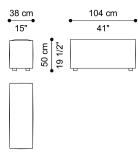

sofa seat element C

Standard features
L 124 D 67 H 39 cm
L 48.82 D 26.38 H 15.35 in

C.DAH.013.D

sofa seat with back cushion
element D

Standard features
L 124 D 87 H 39 cm
L 48.82 D 34.25 H 15.35 in

C.DAH.013.G

C.DAH.013.J

sofa chaise longue with back cushion

Standard features
 L 104 D 213 H 39 cm
 L 40.94 D 83.86 H 15.35 in

C.DAH.013.K

sofa back cushion element K

Standard features
 L 104 D 38 H 64 cm
 L 40.94 D 14.96 H 25.2 in

C.DAH.013.L

sofa back cushion element L

Standard features
 L 124 D 38 H 64 cm
 L 48.82 D 14.96 H 25.2 in

C.DAH.013.M

sofa corner element M

Standard features
 L 104 D 104 H 64 cm
 L 40.94 D 40.94 H 25.2 in

C.DAH.013.N

sofa corner element N

Standard features
 L 124 D 124 H 64 cm
 L 48.82 D 48.82 H 25.2 in

C.DAH.013.O

sofa armrest element O

Standard features

L 38 D 104 H 50 cm
L 14.96 D 40.94 H 19.69 in

C.DAH.013.P

sofa armrest element P