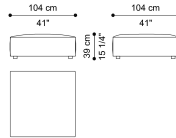

sofa seat element A

Standard features
L 104 D 67 H 39 cm
L 40.94 D 26.38 H 15.35 in

C.DAH.013.B

sofa seat with back cushion
element B

Standard features
L 104 D 87 H 39 cm
L 40.94 D 34.25 H 15.35 in

C.DAH.013.C

sofa seat element C

Standard features
L 124 D 67 H 39 cm
L 48.82 D 26.38 H 15.35 in

C.DAH.013.D

sofa seat with back cushion
element D

Standard features
L 124 D 87 H 39 cm
L 48.82 D 34.25 H 15.35 in

C.DAH.013.G

pouf

Standard features
L 104 D 104 H 39 cm
L 40.94 D 40.94 H 15.35 in

C.DAH.013.H

pouf

Standard features
L 124 D 124 H 39 cm
L 48.82 D 48.82 H 15.35 in

C.DAH.013.I

sofa chaise longue with back cushion

Standard features
 L 104 D 173 H 39 cm
 L 40.94 D 68.11 H 15.35 in

sofa corner element N

Standard features
 L 124 D 124 H 64 cm
 L 48.82 D 48.82 H 25.2 in

C.DAH.013.O

sofa armrest element O

Standard features

L 38 D 104 H 50 cm
L 14.96 D 40.94 H 19.69 in

C.DAH.013.P

sofa armrest element P