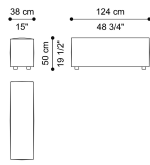

sofa seat element A

Standard features
L 104 D 67 H 39 cm
L 40.94 D 26.38 H 15.35 in

C.DAH.013.B

sofa seat with back cushion
element B

Standard features
L 104 D 87 H 39 cm
L 40.94 D 34.25 H 15.35 in

C.DAH.013.C

C.DAH.013.L

sofa back cushion element L

Standard features
 L 124 D 38 H 64 cm
 L 48.82 D 14.96 H 25.2 in

C.DAH.013.M

sofa corner element M

Standard features
 L 104 D 104 H 64 cm
 L 40.94 D 40.94 H 25.2 in

C.DAH.013.N

sofa corner element N

Standard features
 L 124 D 124 H 64 cm
 L 48.82 D 48.82 H 25.2 in

C.DAH.013.O

sofa armrest element O

Standard features

L 38 D 104 H 50 cm
L 14.96 D 40.94 H 19.69 in

C.DAH.013.P

sofa armrest element P

Standard features

L 38 D 104 H 50 cm
L 14.96 D 40.94 H 19.69 in

Dahlak

RELAX AREA

UPHOLSTERY

Outdoor fabric cat. A

See the detailed files in the "Technical information" section