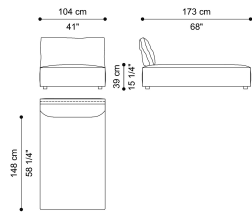

sofa seat element A

Standard features
L 104 D 67 H 39 cm
L 40.94 D 26.38 H 15.35 in

C.DAH.013.B

sofa seat with back cushion
element B

Standard features
L 104 D 87 H 39 cm
L 40.94 D 34.25 H 15.35 in

C.DAH.013.C

sofa seat element C

Standard features
L 124 D 67 H 39 cm
L 48.82 D 26.38 H 15.35 in

C.DAH.013.D

sofa seat with back cushion
element D

Standard features
L 124 D 87 H 39 cm
L 48.82 D 34.25 H 15.35 in

C.DAH.013.G

pouf

Standard features
L 104 D 104 H 39 cm
L 40.94 D 40.94 H 15.35 in

C.DAH.013.H

pouf

Standard features
L 124 D 124 H 39 cm
L 48.82 D 48.82 H 15.35 in

C.DAH.013.I

sofa chaise longue with back cushion

Standard features
 L 104 D 173 H 39 cm
 L 40.94 D 68.11 H 15.35 in

sofa corner element N

Standard features
 L 124 D 124 H 64 cm
 L 48.82 D 48.82 H 25.2 in

C.DAH.013.O

sofa armrest element O

Standard features

L 38 D 104 H 50 cm
L 14.96 D 40.94 H 19.69 in

C.DAH.013.P

sofa armrest element P