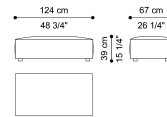

sofa seat element A

Standard features
L 104 D 67 H 39 cm
L 40.94 D 26.38 H 15.35 in

C.DAH.013.B

sofa seat with back cushion
element B

Standard features
L 104 D 87 H 39 cm
L 40.94 D 34.25 H 15.35 in

C.DAH.013.C

sofa seat element C

Standard features
L 124 D 67 H 39 cm
L 48.82 D 26.38 H 15.35 in

C.DAH.013.D

sofa seat with back cushion
element D

Standard features
L 124 D 87 H 39 cm
L 48.82 D 34.25 H 15.35 in

C.DAH.013.G

pouf

Standard features
L 104 D 104 H 39 cm
L 40.94 D 40.94 H 15.35 in

C.DAH.013.H

pouf

Standard features
L 124 D 124 H 39 cm
L 48.82 D 48.82 H 15.35 in

C.DAH.013.I

sofa chaise longue with back cushion

Standard features
 L 104 D 173 H 39 cm
 L 40.94 D 68.11 H 15.35 in

sofa corner element N

Standard features
 L 124 D 124 H 64 cm
 L 48.82 D 48.82 H 25.2 in

C.DAH.013.O

sofa armrest element O

Standard features

L 38 D 104 H 50 cm
L 14.96 D 40.94 H 19.69 in

C.DAH.013.P

sofa armrest element P