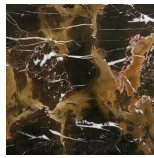

Dining table with base in metal in the finishings from the collection.

Top in marble from the collection. Available on demand in onyx from the collection.

Metal lazy Susan \varnothing 82 cm (for \varnothing 160 cm C.NYO.123.B) or \varnothing 92 cm (for \varnothing 180 cm C.NYO.123.A) in the finishings from the collection with laser-engraved RC monogram.

STRUCTURE

Metal

Black
Chrome

Chrome

Gold

Brushed
Gold

Brushed
Bronze

Brushed
Dark Bronze

Marble

Black
Marquina

Black & Gold

Emperador
Dark

Travertino
Navona

Bianco
Carrara

Sahara Noir

Bamboo

Silk
Georgette
Blue

Versylis

Statuario
Venato

Onyx

White Onyx

Verde Giada
Onyx

Grey Onyx

Emerald
Onyx