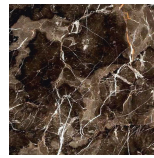

Dining table with base in metal in the finishings from the collection.

Top in marble from the collection. Available on demand in onyx from the collection.

Metal lazy Susan \varnothing 82 cm (for \varnothing 160 cm C.NYO.123.B) or \varnothing 92 cm (for \varnothing 180 cm C.NYO.123.A) in the finishings from the collection with laser-engraved RC monogram.

STRUCTURE

Metal

Black
Chrome

Chrome

Gold

Brushed
Gold

Brushed
Bronze

Brushed
Dark Bronze

Marble

Black
Marquina

Black & Gold

Emperador
Dark

Travertino
Navona

Bianco
Carrara

Sahara Noir

Bamboo