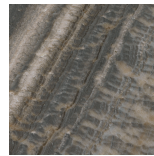

STRUCTURE

Metal

Black
Chrome

Chrome

Gold

Brushed
Gold

Brushed
Bronze

Brushed
Dark Bronze

Marble

Black
Marquina

Black & Gold

Emperador
Dark

Travertino
Navona

Bianco
Carrara

Sahara Noir

Bamboo

Silk
Georgette
Blue

Versylis

Statuario
Venato

Onyx

White Onyx

Verde Giada
Onyx

Grey Onyx

Emerald
Onyx