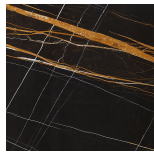

STRUCTURE

Metal

Black
Chrome

Chrome

Gold

Brushed
Gold

Brushed
Bronze

Brushed
Dark Bronze

Marble

Black
Marquina

Black & Gold

Emperador
Dark

Travertino
Navona

Bianco
Carrara

Sahara Noir

Bamboo

Silk
Georgette
Blue

Versylis

Statuario
Venato

Onyx

White Onyx

Verde Giada
Onyx

Grey Onyx

Emerald
Onyx